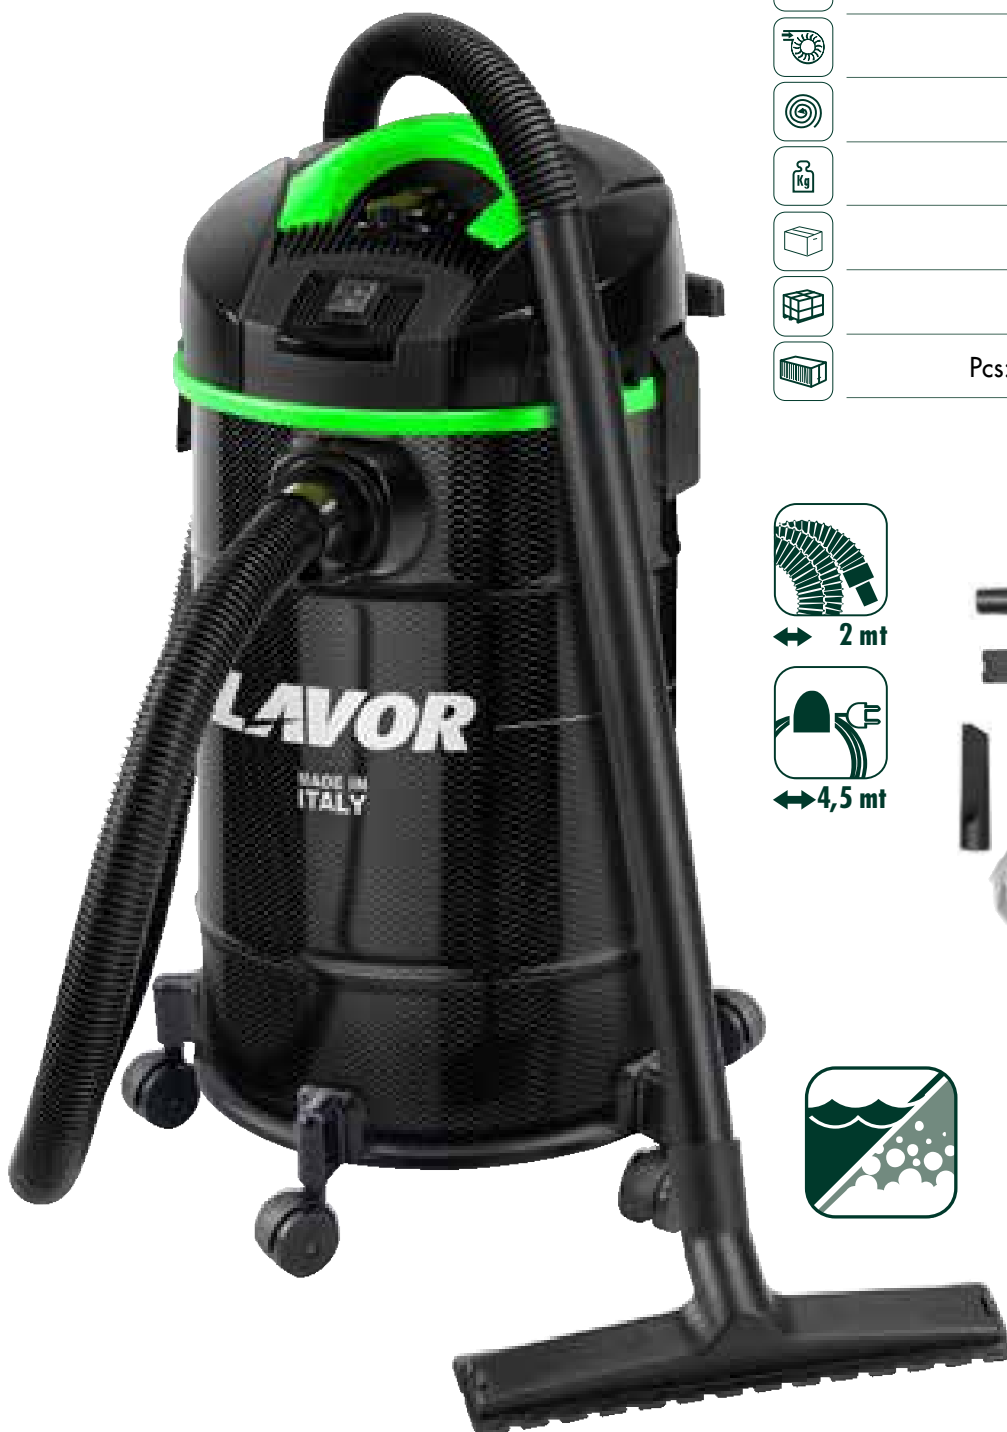

CF 30 EM

**MADE IN
ITALY**

	Code	8.228.0082
		8013298066179
		30 lt.
		1200 W (max 1400 W) - 230 V ~ 50 Hz
		180 mbar - 18 kPa
		35 l/s
		6,9 Kg
		37 x 37 h 71 cm
		18 Pcs (120 x 80 h 225 cm)
		Pcs: 20 ft. 198 - 40 ft. 450 - Truck 594

2 mt

4,5 mt

LAVOR

SIMPLY STRONGER

Power tool socket
2200W max

Steel tank

Trolley with pivoting
wheels

Standard equipment

Flexible hose 2 m

Brush

Flat lance

2 x Extension

Cloth filter

Foam filter

MADE IN
ITALY

CF 30EM

Wet & dry vacuum cleaner

Cod. 8.228.0082 | EAN 8013298066179

1400 W max

180 mbar - 18 kPa

35 l/s

30 l

6,85 kg

37x71x37 cm